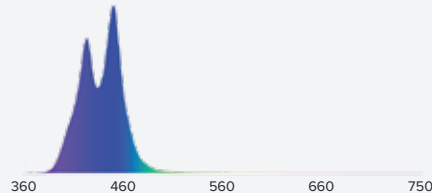

Coral Glow Spectrum

Baseline Spectrum | All 100%

Coral Fluorescence

Take your tank to the next level by adding a Blade Glow to your Blade lighting, or supplement your existing lighting to pop your fluorescence like never before.

Available in:

12.1 in.
30.73 cm.

21.1 in.
53.59 cm.

30.1 in.
76.45 cm.

39.1 in.
99.31 cm.

48.1 in.
122.17 cm.

57.1 in.
145.03 cm.

66.1 in.
167.89 cm.

More Info