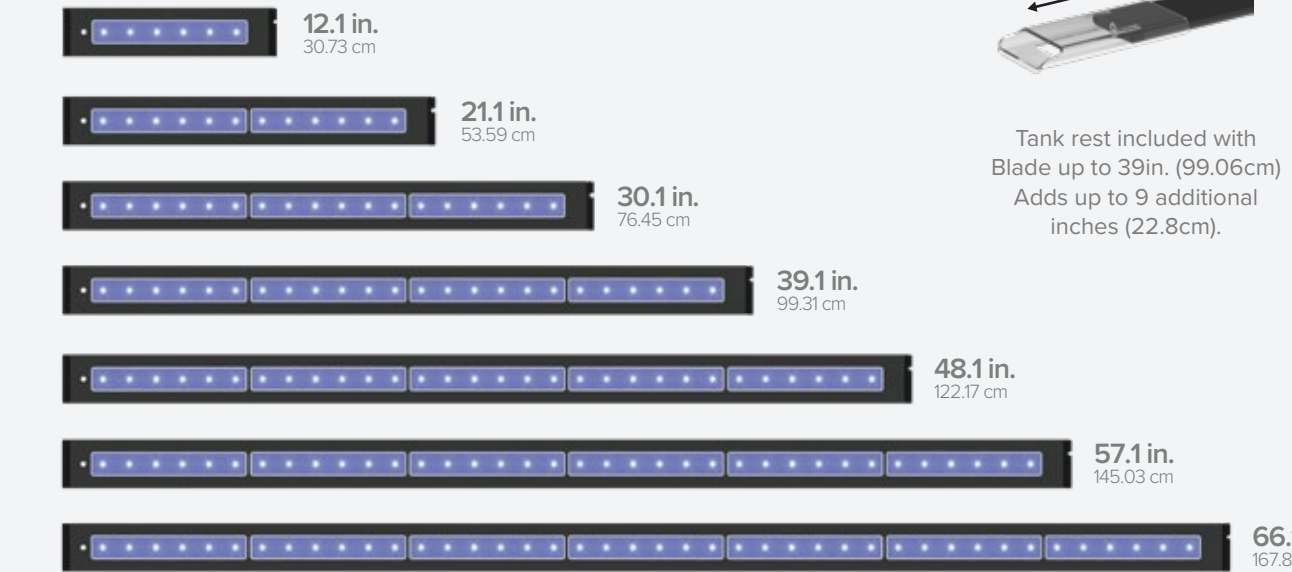

Color Your Way

Blade maximizes color and efficiency. Use the grow for maximum output per foot, the glow for maximum fluorescence, or mix them together and get both.

Sized Your Way

Blade Grow, Glow and Freshwater are available in 7 sizes. Whatever the length of your tank, you can get a blade sized perfectly for yours.

Blade™ Coral Grow

LEDs Per Cluster: 6 Cool White 12 Royal Blue 6 Blue

Technical Specifications

Power Consumption	20-140W at full power (model dependant)
Universal Input Range	100 to 240VAC / 50-60Hz
Cable Length	9.8ft. (3m)
Water Resistance	IP66 rated
PSU Regulatory Compliance	UL, CE & RoHS

More Info

Blade™ Coral Glow

LEDs Per Cluster: **6** 430nm UV **12** Royal Blue **3** 415nm UV **3** 405nm UV

Technical Specifications

Power Consumption	20-140W at full power (model dependant)
Universal Input Range	100 to 240VAC / 50-60Hz
Cable Length	9.8ft. (3m)
Water Resistance	IP66 rated
PSU Regulatory Compliance	UL, CE & RoHS

Available in:

12.1 in.
30.73 cm.

211 in.
53.59 cm.

30.1 in.
76.45 cm.

39.1 in.
99.31 cm.

48.1 in.
122.17 cm.

57.1 in.
145.03 cm.

66.1 in.
167.89 cm.