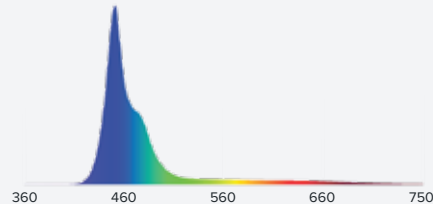

Coral Grow Spectrum

Baseline Spectrum | All 100%

Coral Growth

A powerful and balanced growth spectrum to light your aquarium. Use it alone or supplement your existing lights, Blade Grow will deliver impressive results.

Available in:

12.1 in.
30.73 cm.

21.1 in.
53.59 cm.

30.1 in.
76.45 cm.

39.1 in.
99.31 cm.

48.1 in.
122.17 cm.

57.1 in.
145.03 cm.

66.1 in.
167.89 cm.

More Info