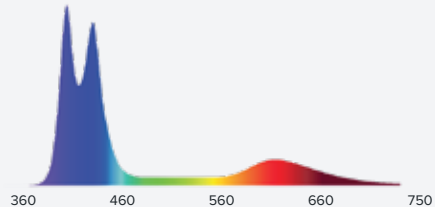

Refugium Spectrum

Baseline Spectrum | All 100%

Available in: 12.1 in.
30.73 cm.

Healthy Refugium

Blade Refugium grows macro algae fast with a proven horticulture spectrum. Healthy algae growing in your refugium will help your aquarium water sparkle and shine.

More Info