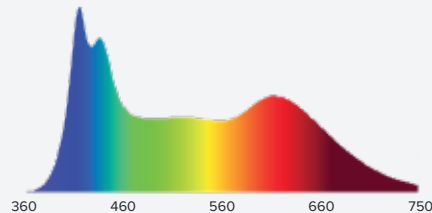

Freshwater Spectrum

Baseline Spectrum | All 100%

Tropical Perfection

An elegant and adjustable lighting balance that is as delicate as it is powerful. The Blade Freshwater provides the spectrum your plants crave and the look that wins aquascaping competitions.

Available in:

12.1 in.
30.73 cm.

211 in.
53.59 cm.

30.1 in.
76.45 cm.

39.1 in.
99.31 cm.

48.1 in.
122.17 cm.

57.1 in.
145.03 cm.

66.1 in.
167.89 cm.

more info