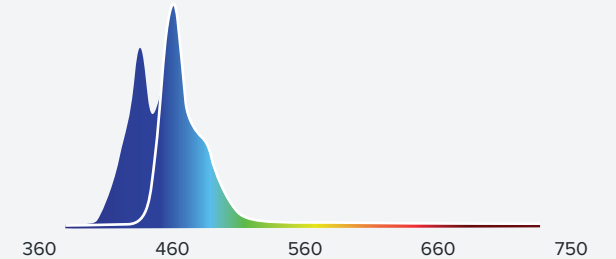

Color Your Way

Blade maximizes color and efficiency. Use the grow for maximum output per foot, the glow for maximum fluorescence, or mix them together and get both.

Sized Your Way

Blade Grow, Glow and Freshwater are available in 7 sizes. Whatever the length of your tank, you can get a blade sized perfectly for yours.