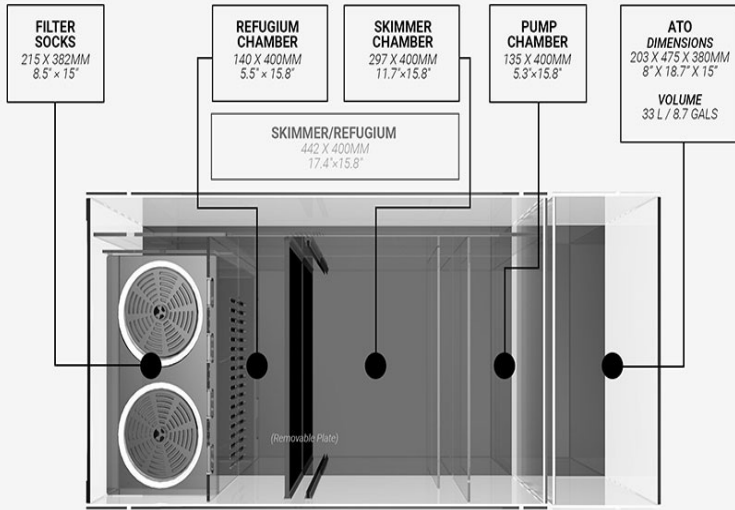

Geometrical Chart

INFINIA FRAG 125.4 & REEF 150.4
SUMP FILTRATION