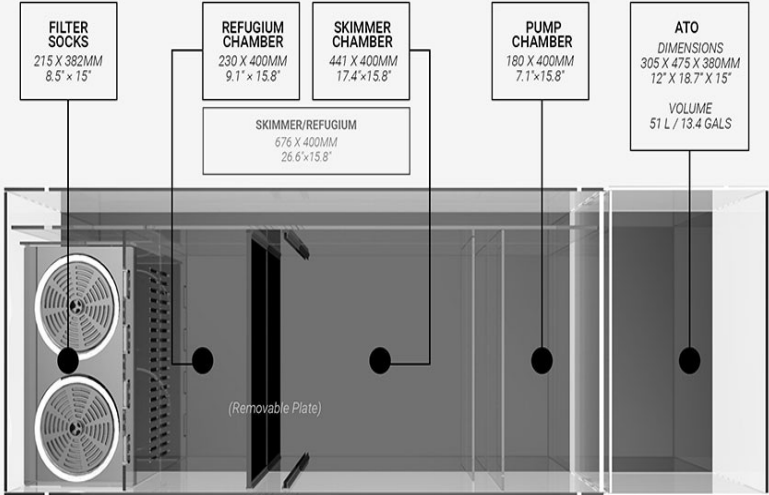

Geometrical Chart

INFINIA FRAG 175.6 & REEF 230.6
SUMP FILTRATION