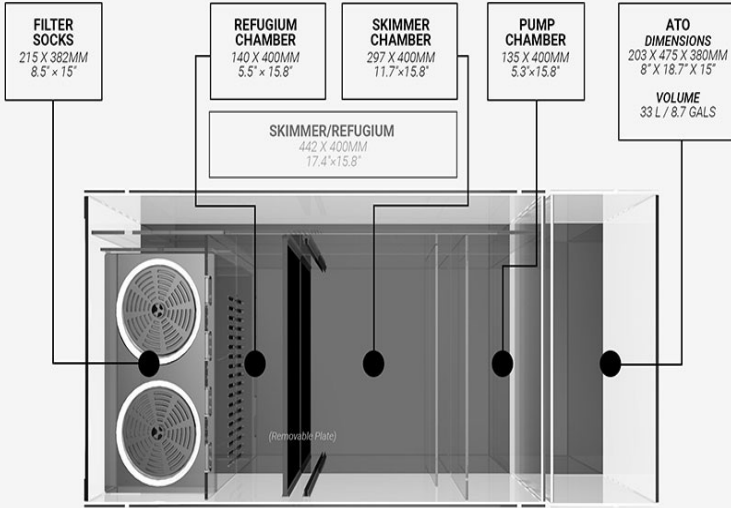

Geometrical Chart

INFINIA FRAG 125.4 & REEF 150.4
SUMP FILTRATION