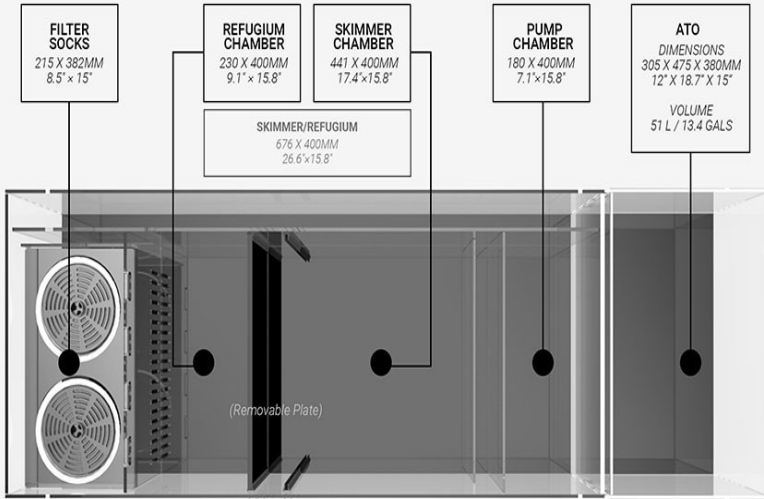

# Geometrical Chart

INFINIA FRAG 175.6 & REEF 230.6  
SUMP FILTRATION