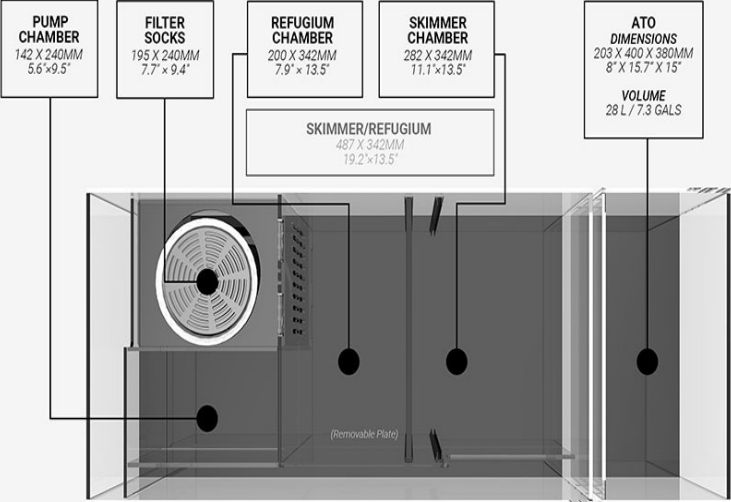

Geometrical Chart

PENINSULA SUMP 4820
SUMP FILTRATION